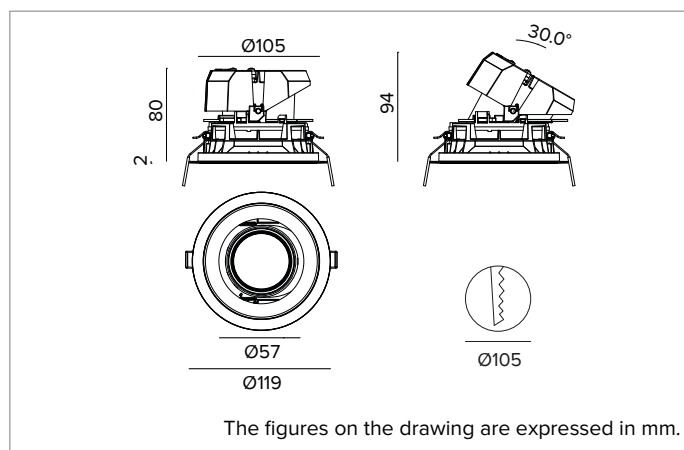

1T8761EL | CTEVO ARCHITECTURAL 105

Adjustable recessed LED projector in a trim version

		3500K	H(m)	D(m)	E _{max} (lx)	
		Ra90		31°		
		Fixture Power	20W	1	0.56	5795
		Source Flux	2356lm	2	1.12	1449
		Fixture Flux	1821lm	3	1.67	644
		Efficacy	91lm/W	4	2.23	362
TS1306	I _{max} =2459cd/klm	I _{max}	5795cd	5	2.79	232